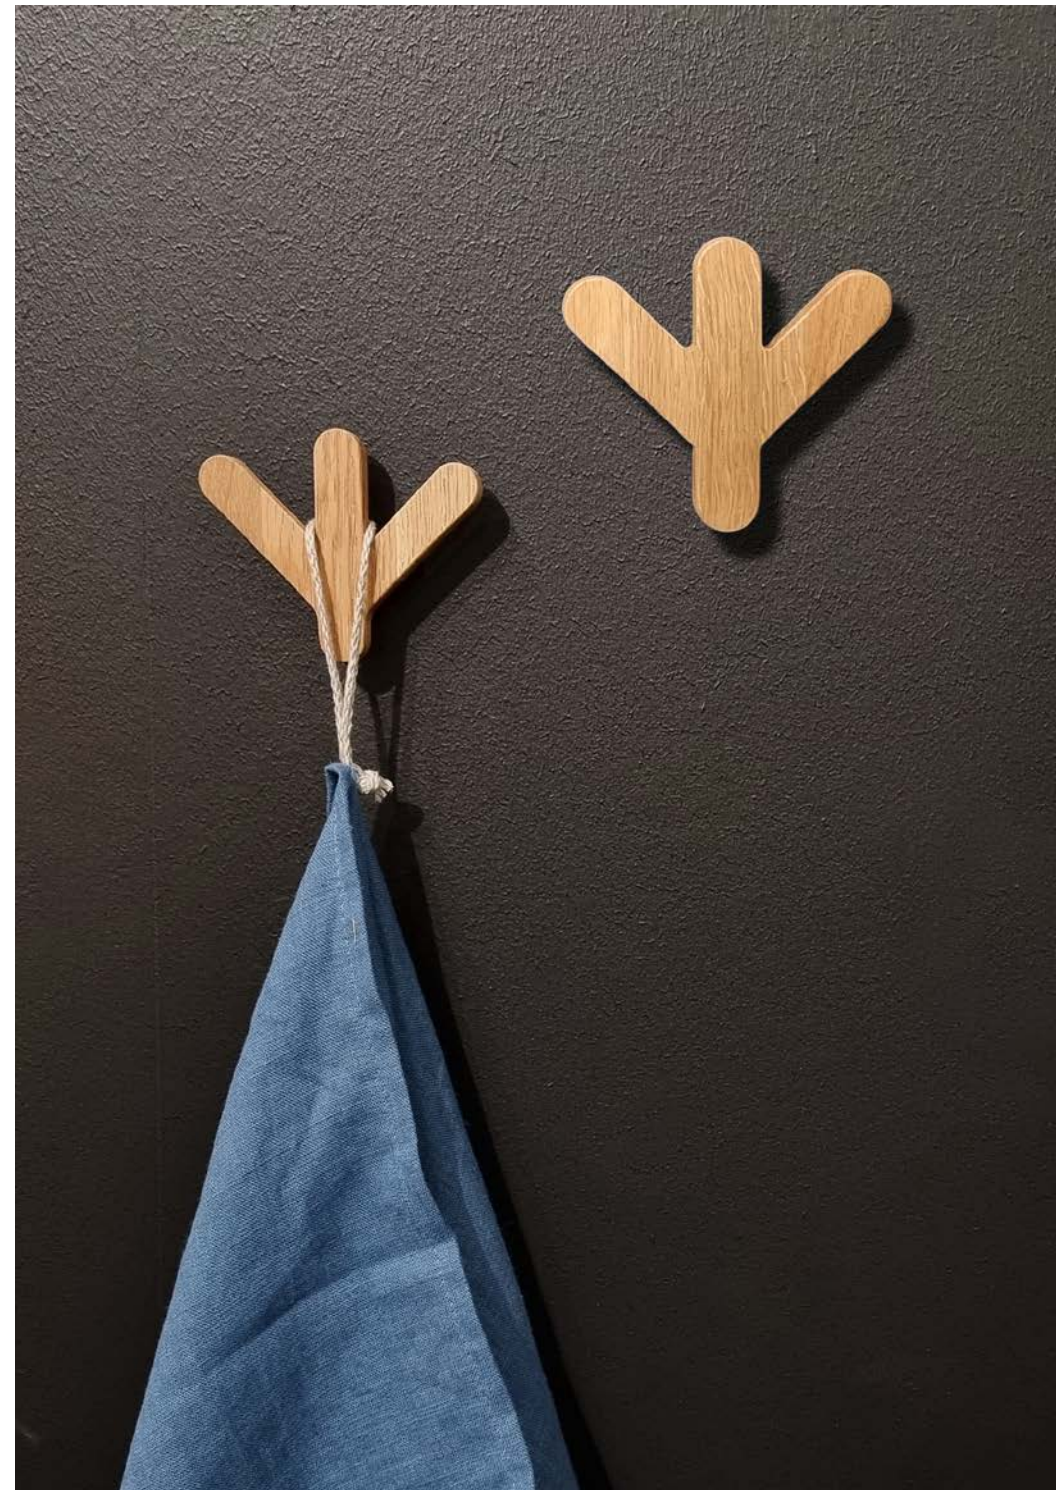

Material: oak

Size: 5x5x3 cm

PRODUCT
COULD BE
BRANDED
WITH YOUR
OR YOUR
CLIENT
LOGO

GOOSE FEET – WALL HOOK

Set of 2.

Material: oak

Size M: 9.4x7.6x1.8 cm
Size L: 11.2x10.5x1.8 cm

PRODUCT
COULD BE
BRANDED
WITH YOUR
OR YOUR
CLIENT
LOGO

TOWER CANDLESTICKS

These simple, elegant and handmade candlesticks were made of natural oak. Set of 3 different height.

Material: oak

Height: 35 cm, 30 cm, 25 cm

Width: 5 cm

Inside hole: 2.2 cm

PRODUCT
COULD BE
BRANDED
WITH YOUR
OR YOUR
CLIENT
LOGO