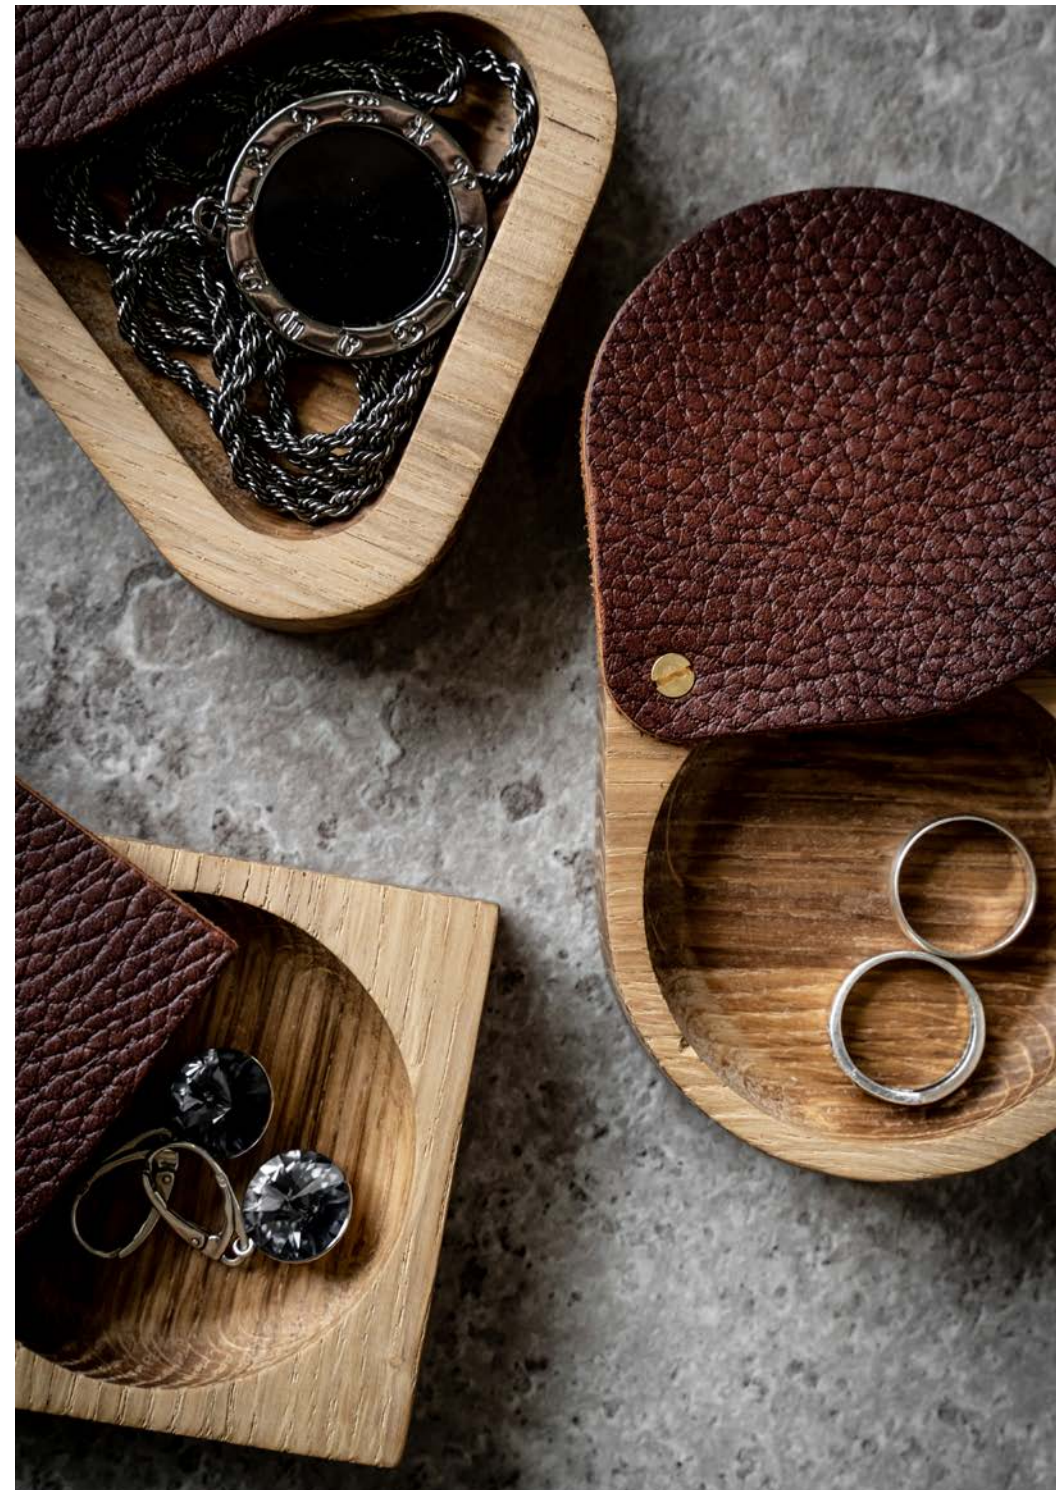

#7

#8

#9

25 cm

15 cm

HOLD MY RING

Beautiful oak jewellery box featuring a moveable leather lid which swings round to reveal what is inside.

Material: oak, leather

Size CIRCLE: 7x7x2 cm
Size TRIANGLE: 8,8x8,2x2 cm
Size SQUARE: 7x7x2 cm

PRODUCT
COULD BE
BRANDED
WITH YOUR
OR YOUR
CLIENT
LOGO

HOLD MY PEN DESK ORGANIZER

Handmade table organizer of natural oak. Arranges all notes, pencils and small desk stuff in stylish way.