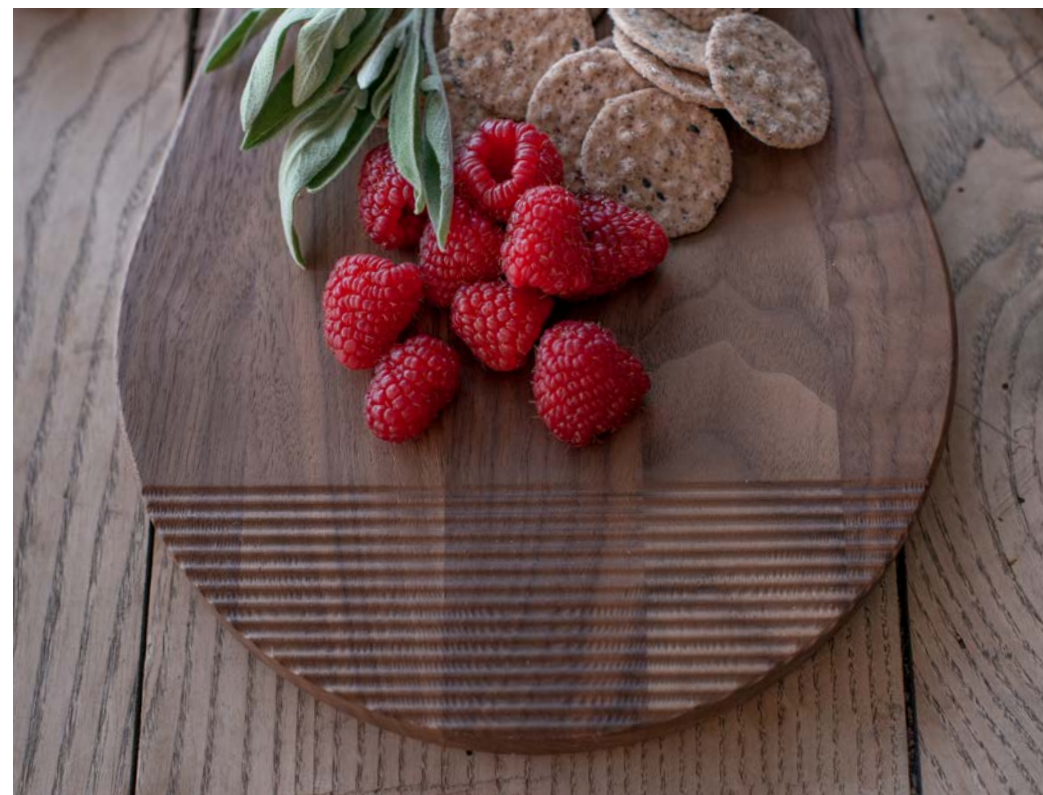

SERVIRO is an invitation to try something intriguingly delicious.

This is what delicacies look like when placed on this drop-shaped walnut board.

Two special details make this object not only elegant but also functional: a metal ring for easy gripping and hanging when not in use and the grooves at the end of the cutting board – for convenient cutting.

CHOP-CHOP

Rustic, sturdy, beautiful and long-lasting - that's how you can describe this cutting board, made from solid oak wood. Just touching it - pure enjoyment! Surface is smooth, wood is "alive", coated with protective oil. Rustic leather handle is comfy and looks absolutely in accord with the cutting board. Please take into account the fact, that each cutting board is unique and one of a kind, no one else will have the same thing in their homes. Cut and polished by hands, it will bring warmth and rustic sophistication to your kitchen. Be closer to nature, and closer to yourself.