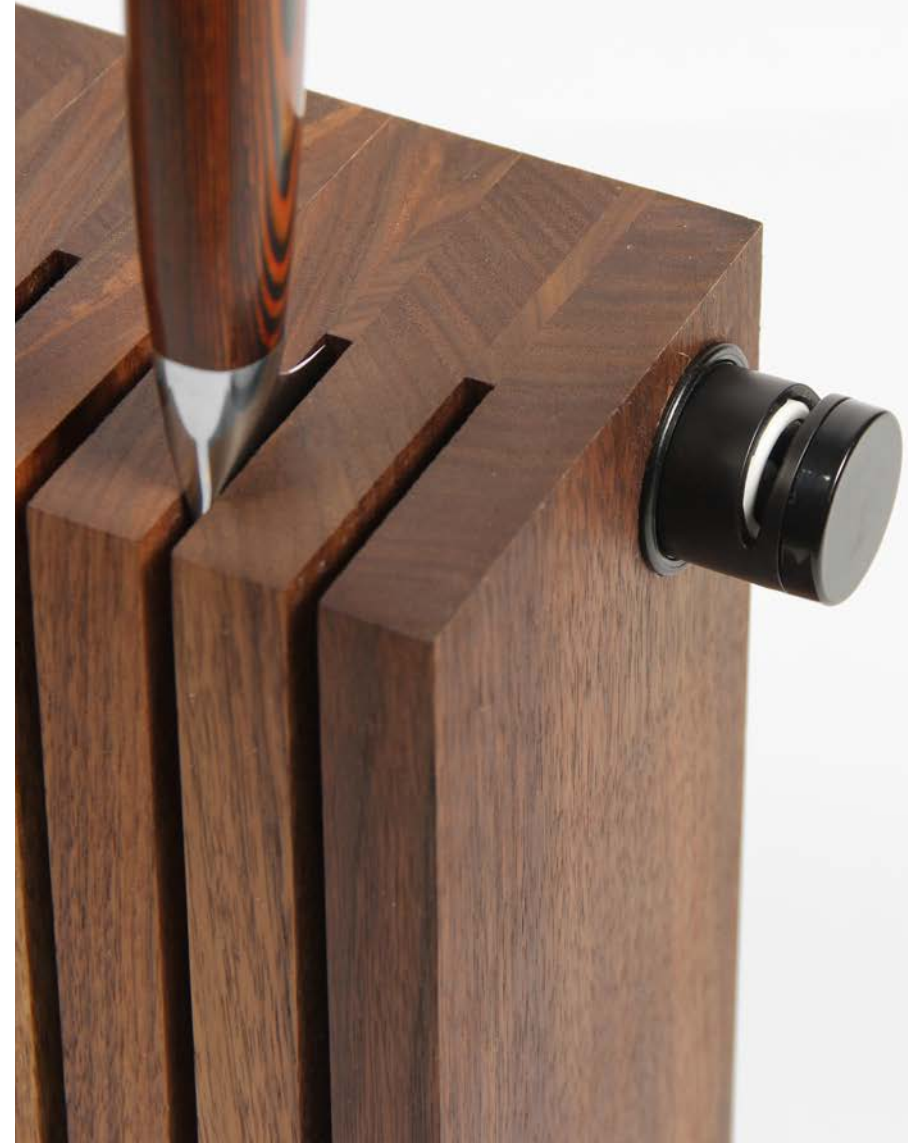

SPICE RINGS

Salt & Pepper Grinder Set

When it's time to put the finishing touch on the dish, SPICE RINGS do the job.

This solid grinder set is made of natural oak and high quality mechanisms of ceramic (for salt) and metal (for peppers). The set of solid forms firmly complements the small architecture of the kitchen. The grooves make it easy to grab and use daily.

BLOCK KNIFE HOLDER

This knife Block is designed to fit 6 knives. Every spacing for knife has neodymium magnets to hold knife in place securely. Stylish and stable BLOCK ensures you always have sharp knife at hand, making your kitchen life more convenient. Hidden sharpener keeps your knife prepared whenever you are getting ready to chop.

Material: oak/walnut

Size: 17x12x25 cm

PRODUCT
COULD BE
BRANDED
WITH YOUR
OR YOUR
CLIENT
LOGO

NEW

NEW

END GRAIN KNIFE HOLDER

A beautiful and useful addition to your kitchen crafted with powerful hidden magnets.
Made from end grain solid oak or walnut wood.

NEW

END GRAIN KEY HOLDER

Made from end grain solid oak and walnut wood.
Strong magnets are installed from the back, maintaining esthetic front look, so no screws and magnets are visible.

Material: oak/walnut