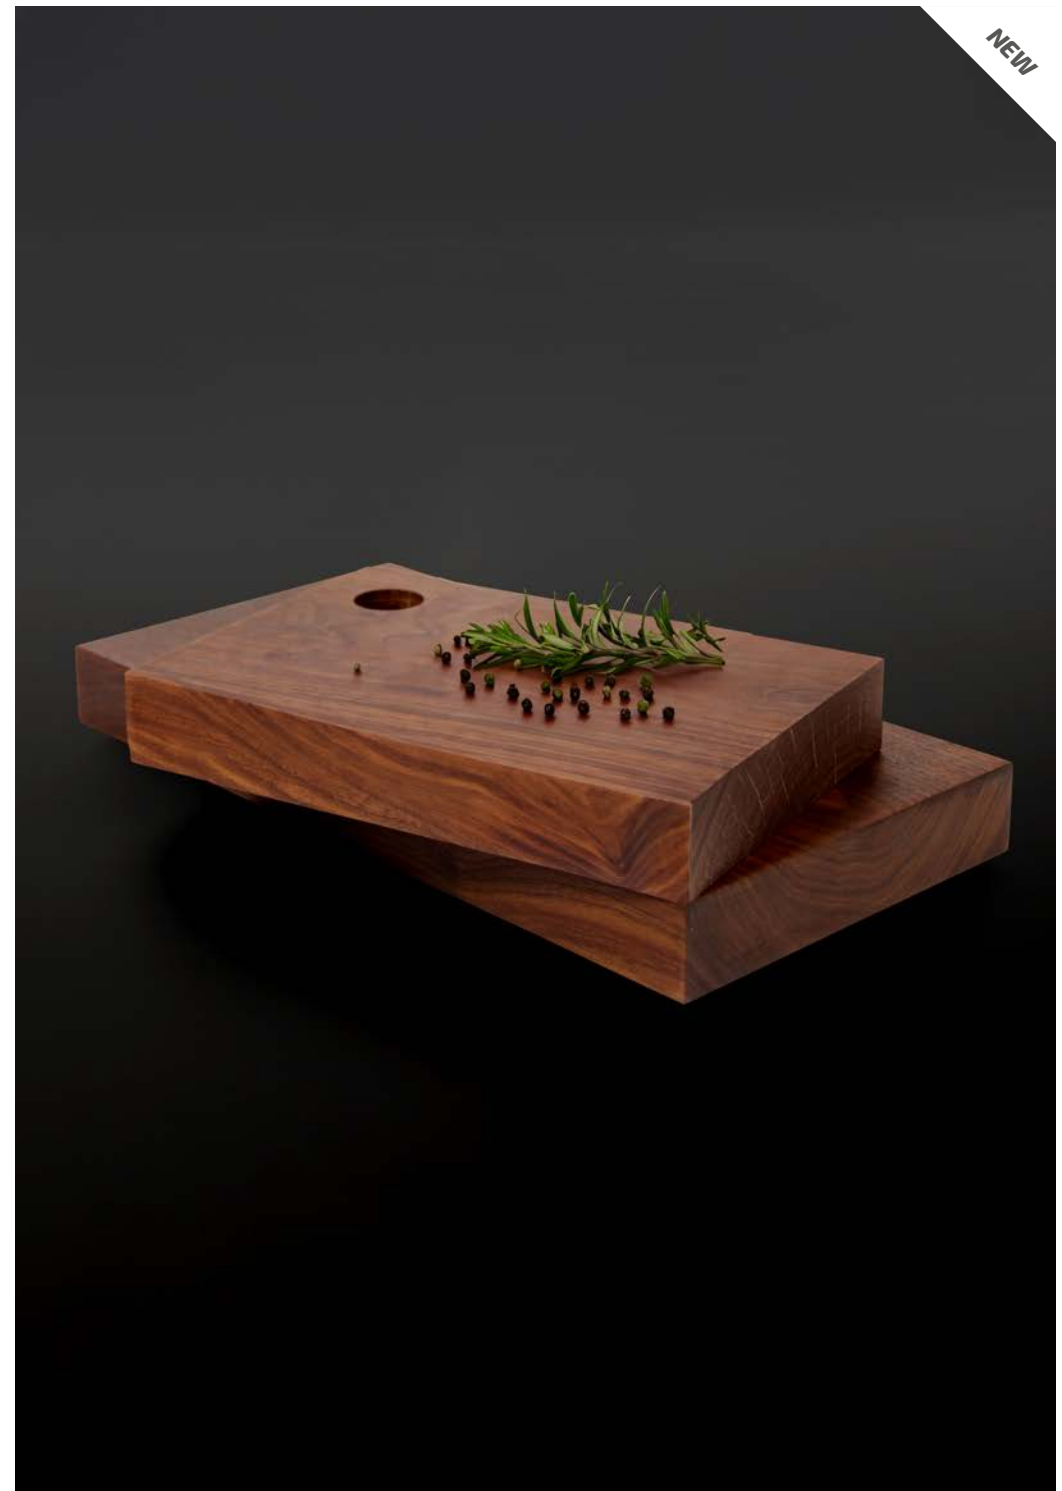

Material: walnut

Size S: 30x20x3cm
Size M: 43x30x3cm
Size L: 50x35x3cm
Round: Ø 50x4cm

PRODUCT
COULD BE
BRANDED
WITH YOUR
OR YOUR
CLIENT
LOGO

BLOCK*

BLOCK combines the natural beauty of wood with durable functionality. This board is made from a single piece of food with natural cracks. Every split is appreciated as a stage of the tree's life, now gracing your home with its organic charm. Board is finished with wood mineral oil which seeps into the wood grain to offer a bit of protection against changes in humidity, which makes the wood less susceptible to cracking or warping. BLOCK is more than just a cutting or serving board - it's a slice of nature in your home.

Material: oak/ walnut

Size M: 33x22x4.5cm

Size L: 50x25x4.5cm

*All boards have natural various cracks and defects

PRODUCT
COULD BE
BRANDED
WITH YOUR
OR YOUR
CLIENT
LOGO

DUNES

These exquisite boards have been thoughtfully designed to evoke the undulating beauty of wind-sculpted sand dunes, capturing the essence of tranquility. The warm, natural oak tones mirror the earthy palette of the desert. Whether you're hosting friends gathering or savoring a quiet moment alone, these boards add a touch of serenity and elegance to every occasion.

WOODSTONE WALNUT

End grain pieces of walnut come together in a grid to shape a stunning cutting board fitted with hand grips for easy serving. Not only is it an eye-catching art piece, but it's also durable enough for everyday use. Choose your board size and unleash the knives. It will hold.