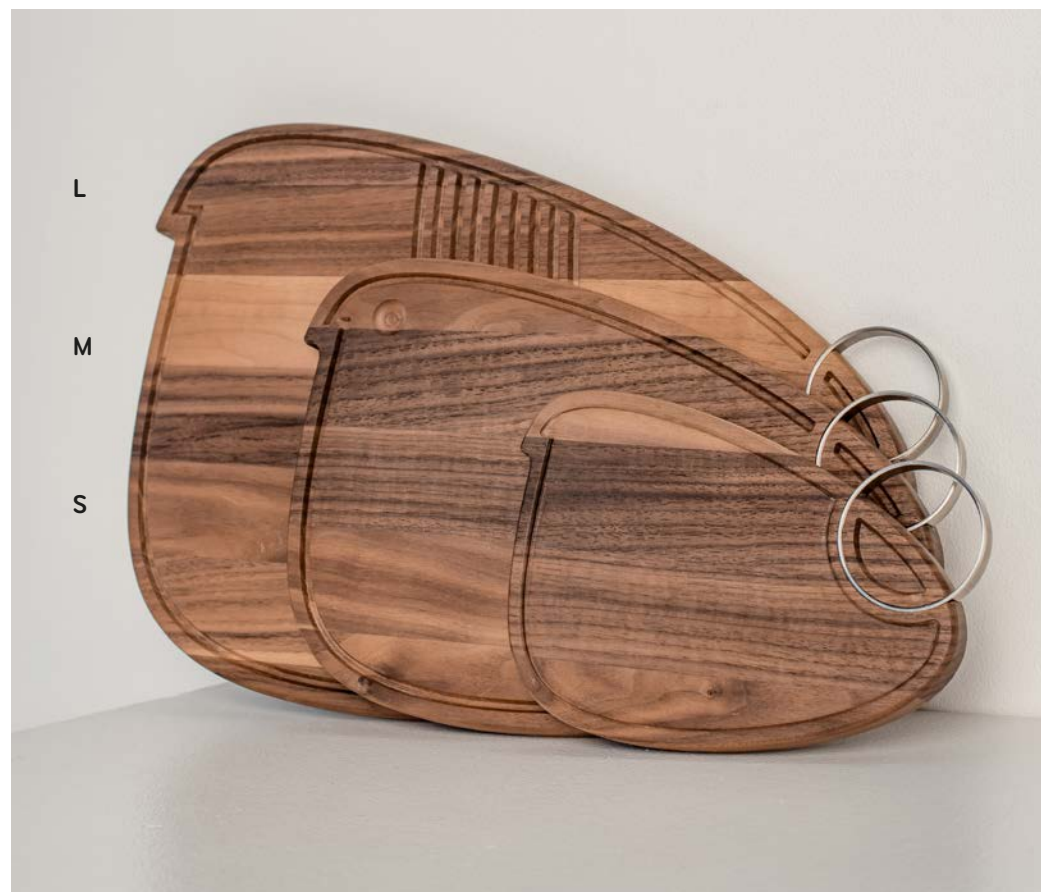

BREAD BOARD

Material: walnut

Size: 45x30x3cm

PRODUCT
COULD BE
BRANDED
WITH YOUR
OR YOUR
CLIENT
LOGO

BIRDY BOARDS WALNUT

This gorgeous bird shaped chopping boards are made of luxurious walnut and metal ring as a perfect detail to finish the boards. There are three sizes for your options: chopping, serving or use as a traditional board.

Material: walnut

Birdy S: 21x15x1,5 cm

Birdy M: 31x21x2 cm

Birdy L: 42x28x2 cm

PRODUCT
COULD BE
BRANDED
WITH YOUR
OR YOUR
CLIENT
LOGO

Design by Barbora Adamonytė-Keidūnė

BIRDY BOARDS

This gorgeous bird shaped chopping boards are made of solid oak and metal ring as a perfect detail to finish the boards. There are three sizes for your options: chopping, serving or use as a traditional board.

SERVIRO is an invitation to try something intriguingly delicious.

This is what delicacies look like when placed on this drop-shaped walnut board.

Two special details make this object not only elegant but also functional: a metal ring for easy gripping and hanging when not in use and the grooves at the end of the cutting board – for convenient cutting.