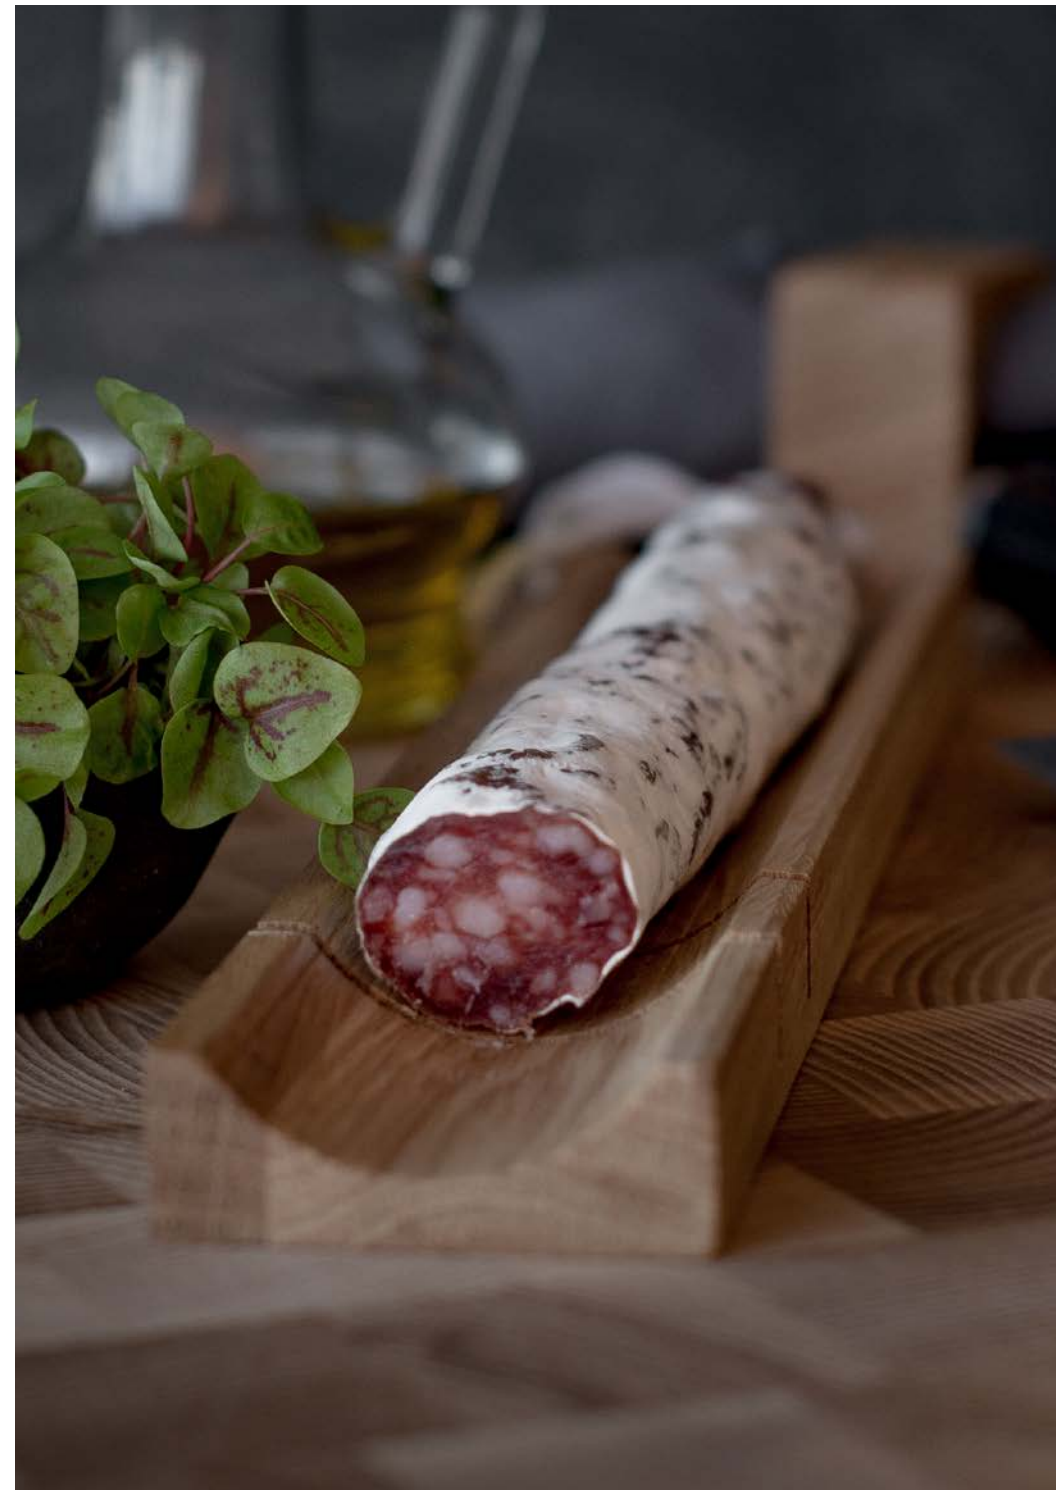

POCKET SLICE

Can't live without a perfect slice of salami, even when outdoors? Pocket Slice comes to your rescue: no more sausage slicing on tree trunks, plastic bags or your own pants. Do it like a pro, on a specially designed oak board. It comes with straight and diagonal incisions to make a gold standard slice from top to bottom. Pocket Slice is so light and compact, it will effortlessly fit into any pocket - backpack, jacket or even jeans. So next time you find yourself in the great outdoors, slice your salami like a gentleman with Pocket Slice.

Material: ash

Size: 30x5x2 cm

PRODUCT
COULD BE
BRANDED
WITH YOUR
OR YOUR
CLIENT
LOGO