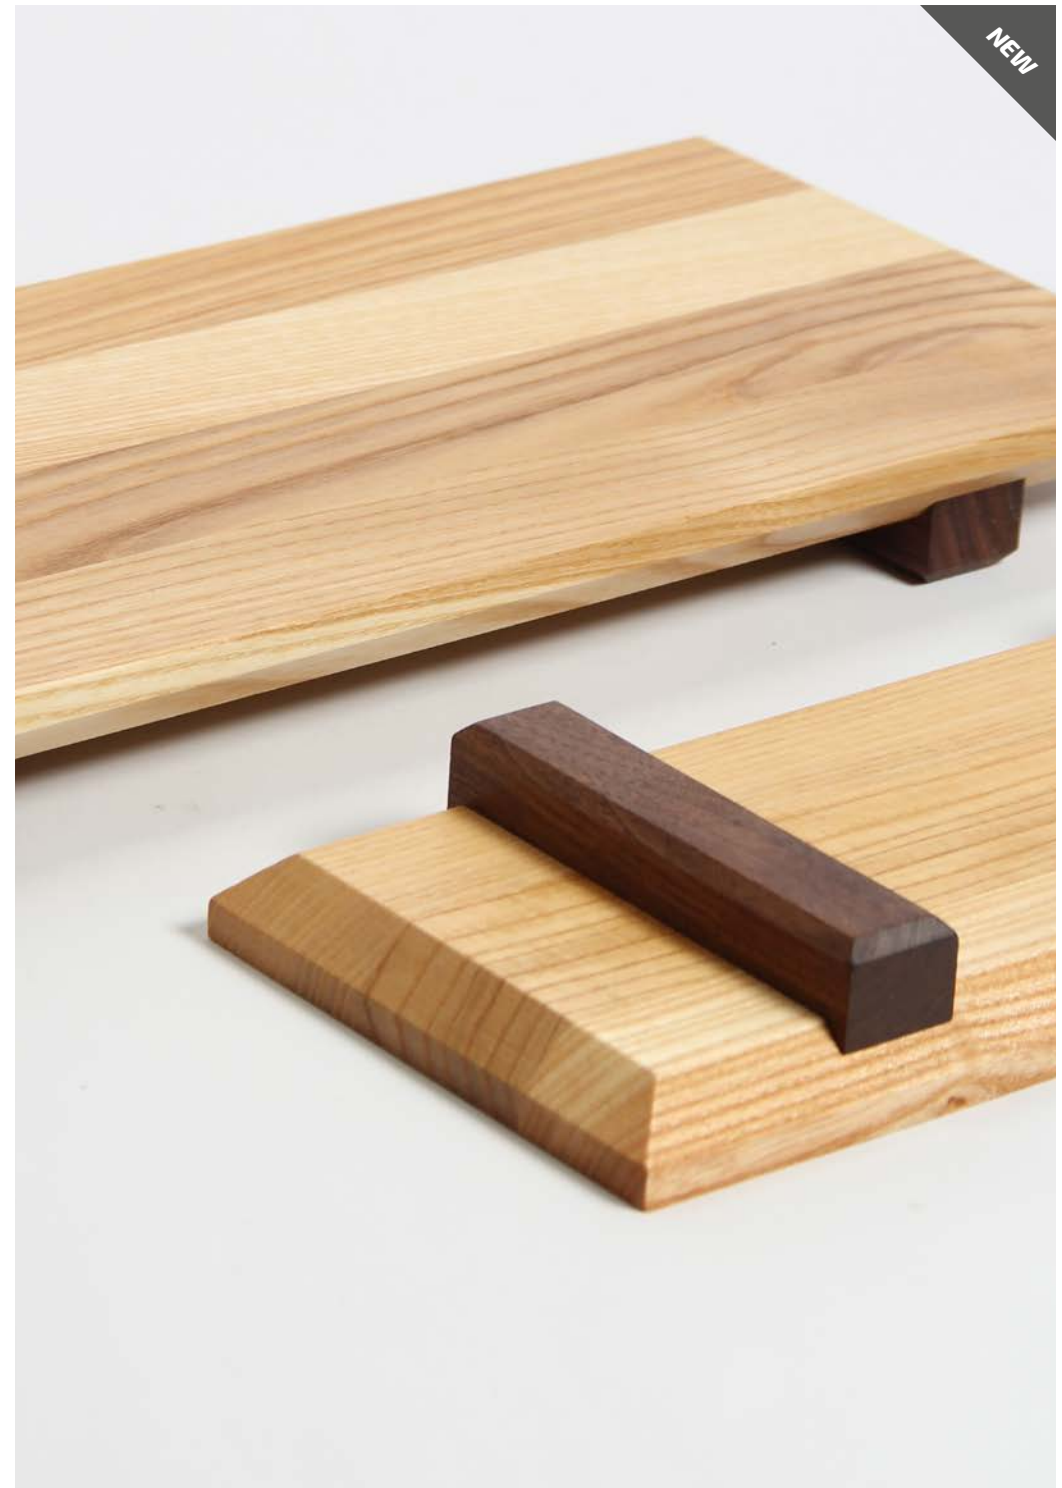

SUSHI BOARDS

A striking serving board, ideal for sushi or for use as a cheese board. The pale, creamy tones of ash provide a subtle backdrop that beautifully contrasts with the rich, dark hues of walnut. The seamless integration of these two woods creates a visually stunning presentation that's as captivating as the art of sushi itself.

Material: ash/walnut

Size S: 30x12x3.5 cm

Size M: 38x17x3.5 cm

PRODUCT
COULD BE
BRANDED
WITH YOUR
OR YOUR
CLIENT
LOGO