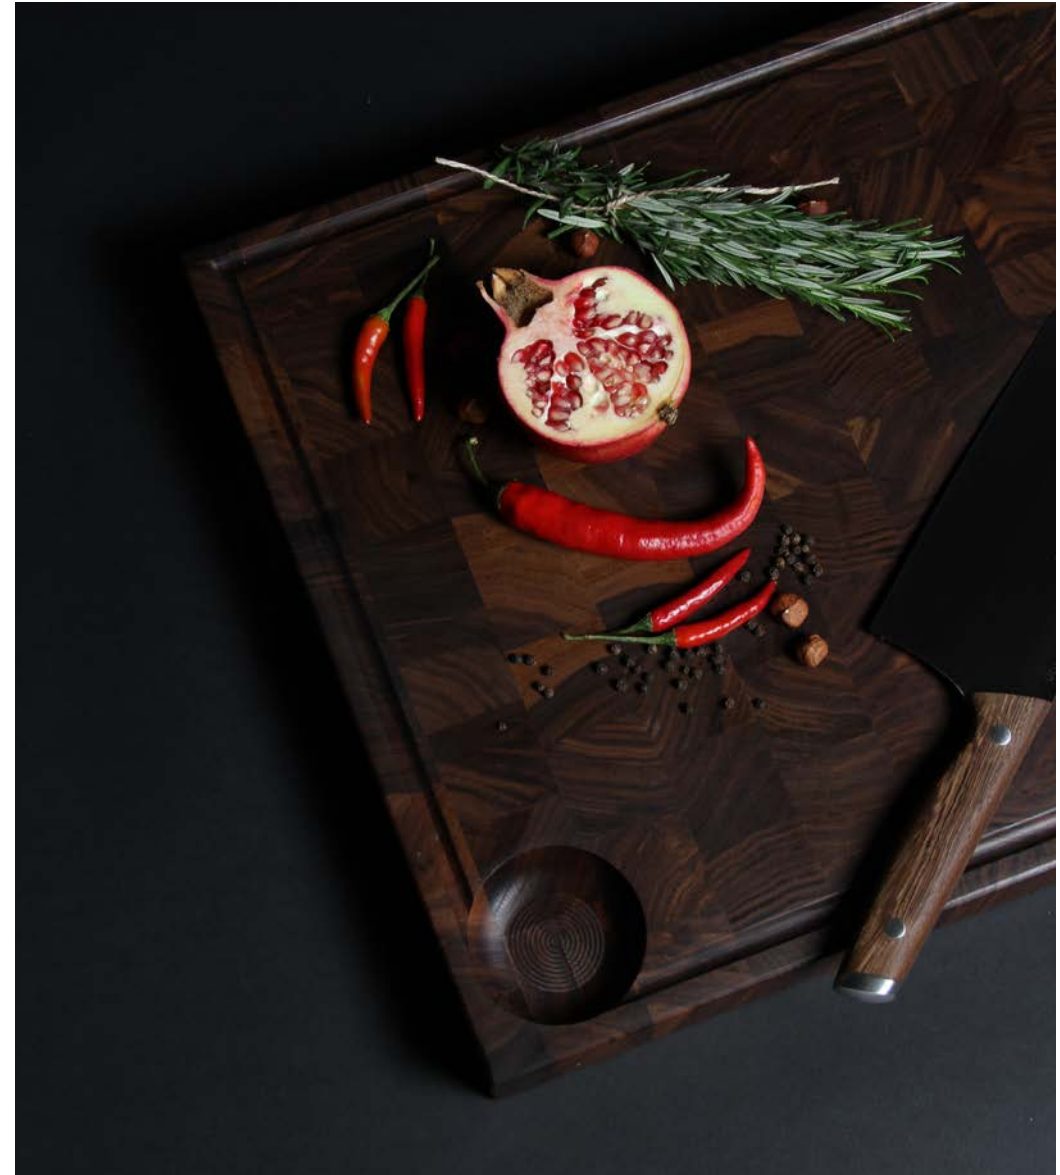

WOODSTONE WALNUT

End grain pieces of walnut come together in a grid to shape a stunning cutting board fitted with hand grips for easy serving. Not only is it an eye-catching art piece, but it's also durable enough for everyday use. Choose your board size and unleash the knives. It will hold.

Material: walnut

Size S: 40x26x5 cm
Size M: 55x38x5 cm

PRODUCT
COULD BE
BRANDED
WITH YOUR
OR YOUR
CLIENT
LOGO