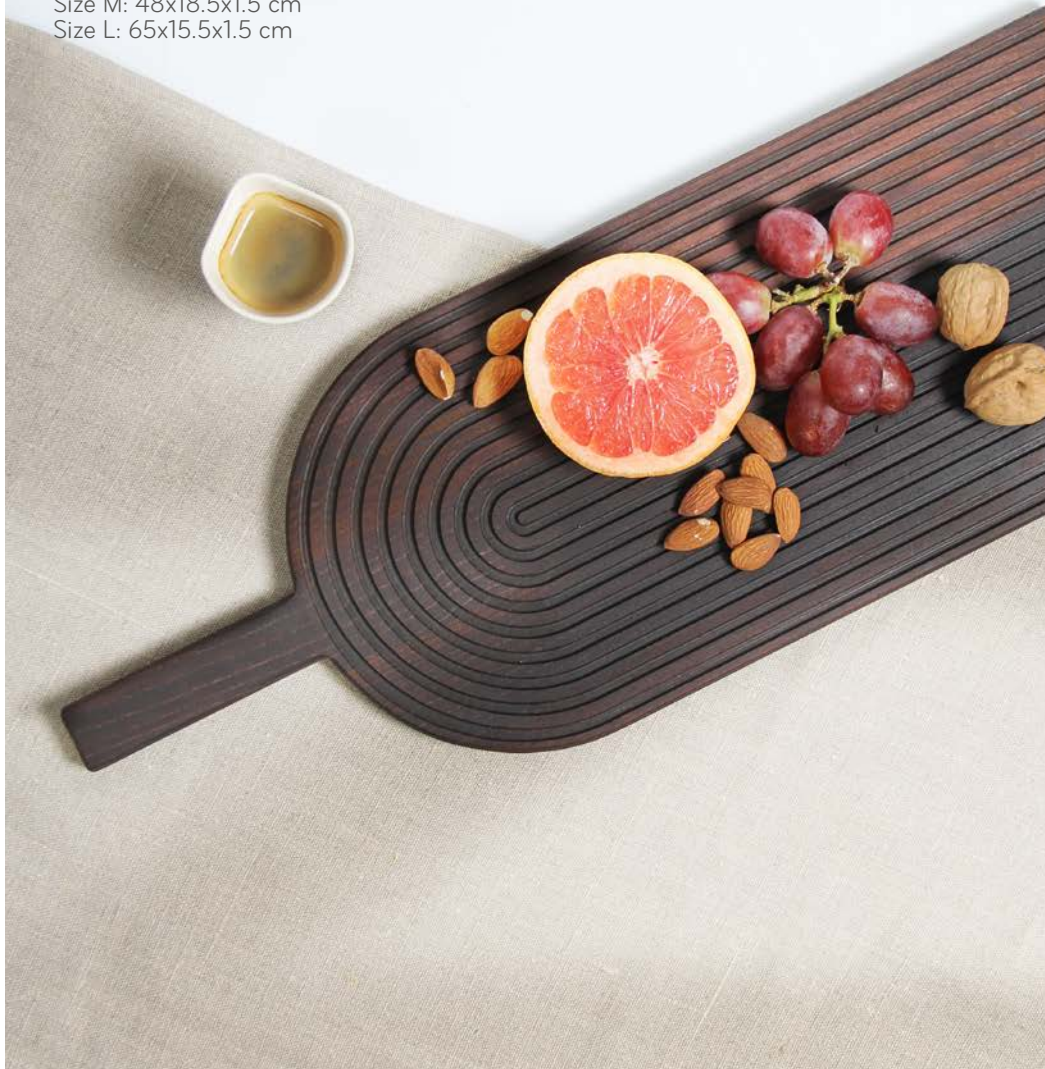

Spice up your kitchen with our dual-functional Rainbow Chopping Boards!

Material: thermo ash

Size M: 48x18.5x1.5 cm

Size L: 65x15.5x1.5 cm

PRODUCT
COULD BE
BRANDED
WITH YOUR
OR YOUR
CLIENT
LOGO

oiled

natural

WATERLESS

Looking for a high-quality chopping board that's both classy and practical? Look no further.

Made in three sizes using a unique wood thermo modification process, our chopping board Waterless is resistant to water, stains, and warping, ensuring it will look and perform beautifully for years to come. Featuring a beautiful, natural wood pattern and smooth, polished surface, these chopping boards are ultimate in style, quality, and durability!